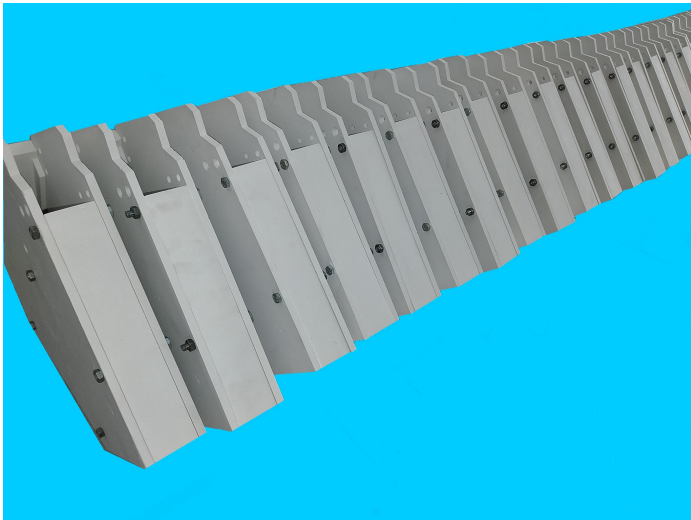

ARC-QUENCHING CHAMBERS

ARC-QUENCHING CHAMBERS

F.lli BIGARAN
TECNOLOGIE MECCANICHE FERROVIARIE

IMPIEGO D'USO: SNCF LOCOMOTIVES TYPE BB 6500-7200 SZVIT TYPE 363

ARC-QUENCHING CHAMBERS

Reverse-engineering of the original arc-quenching chamber in Refraver S. The customer requested a product that ensured higher quality.

F.lli Bigaran specializes in the manufacturing of arc-quenching chambers originally made of Refraver S or Arclex.

F.lli BIGARAN S.r.l.

Via dell'industria, 51 (Z.I. D3) - 15121 Alessandria

tel. +39 0131 34.68.83 - fax +39 0131 34.20.03 - info@fratellibigaran.com - www.fratellibigaran.com